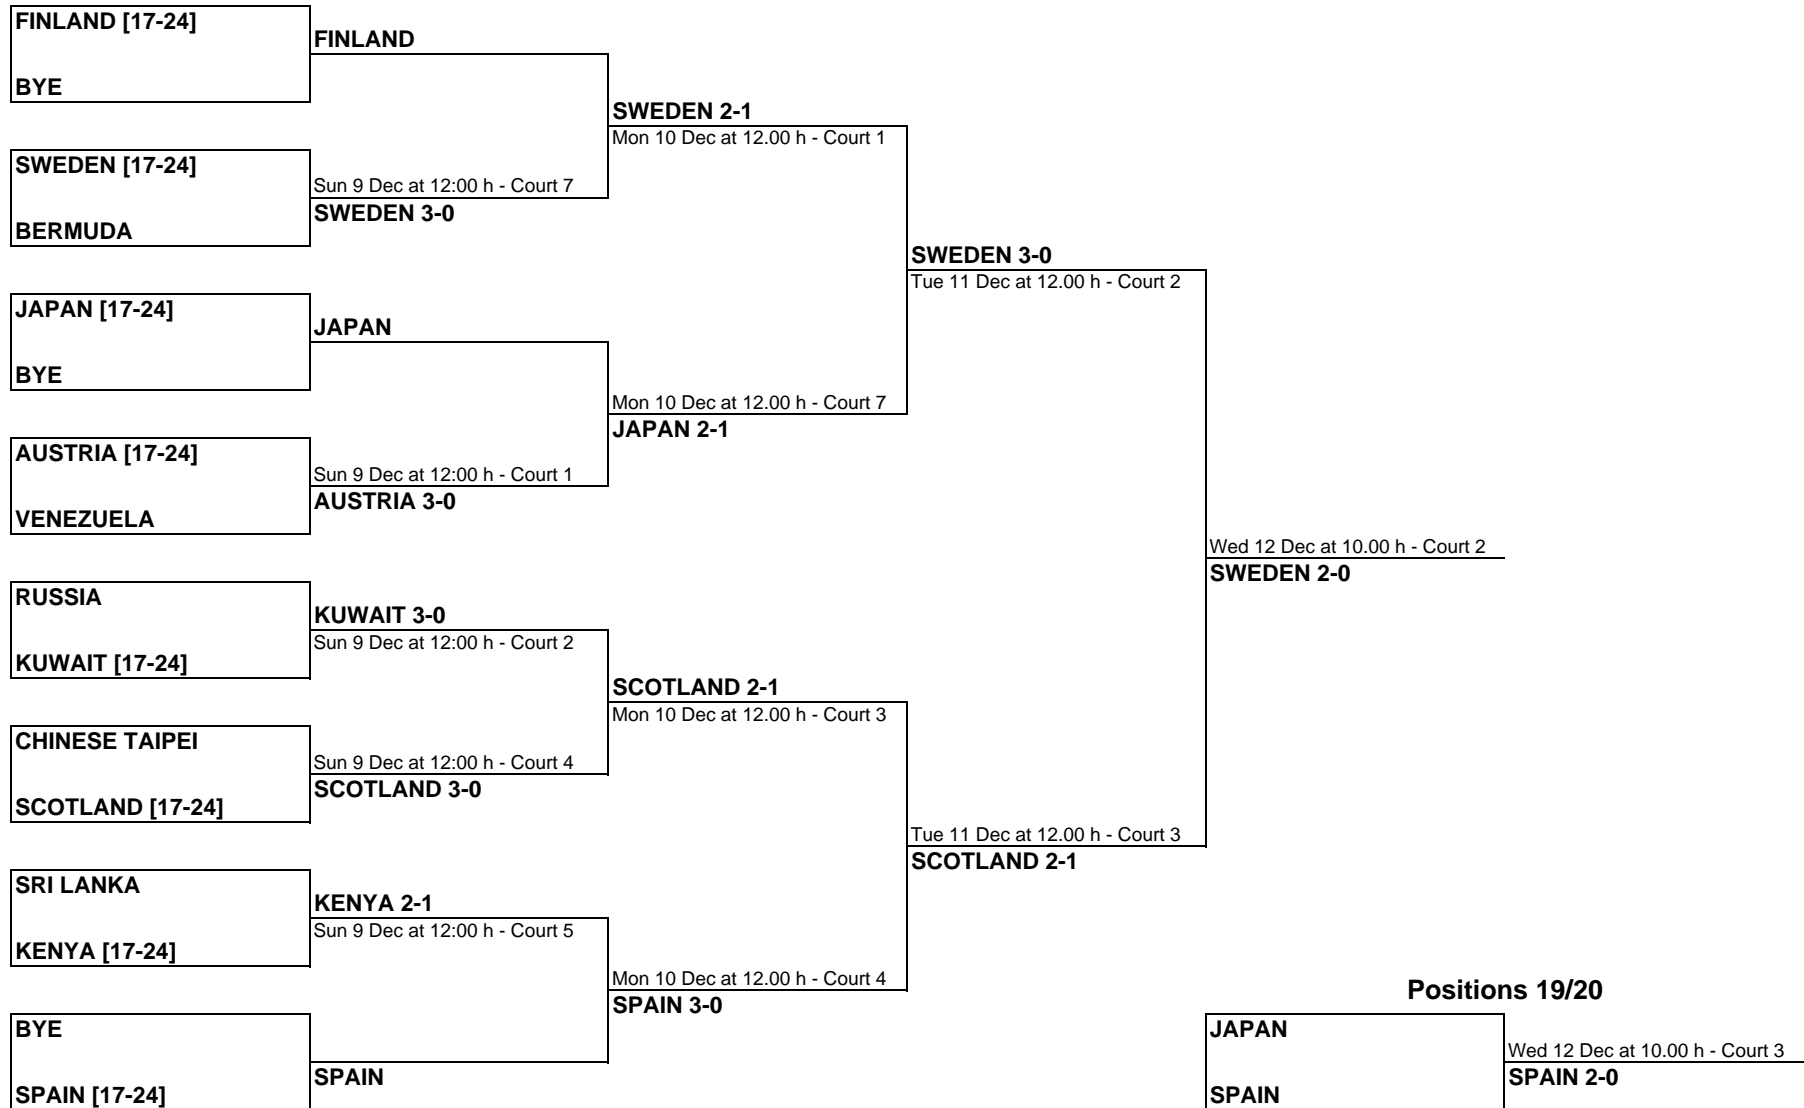

Wed 12 Dec at 13.00 h - Court 7
HONG KONG 2-1

Positions 15/16

WORLD MEN'S TEAM CHAMPIONSHIP 2007

CHENNAI/INDIA from 6th - 12th December 2007

Stage 2

Positions 17 - 29

WORLD MEN'S TEAM CHAMPIONSHIP 2007

CHENNAI/INDIA from 6th - 12th December 2007

Stage 2

Positions 25 - 29

BYE
BERMUDA

BERMUDA

BYE
VENEZUELA

VENEZUELA

RUSSIA
CHINESE TAIPEI

RUSSIA 3-0