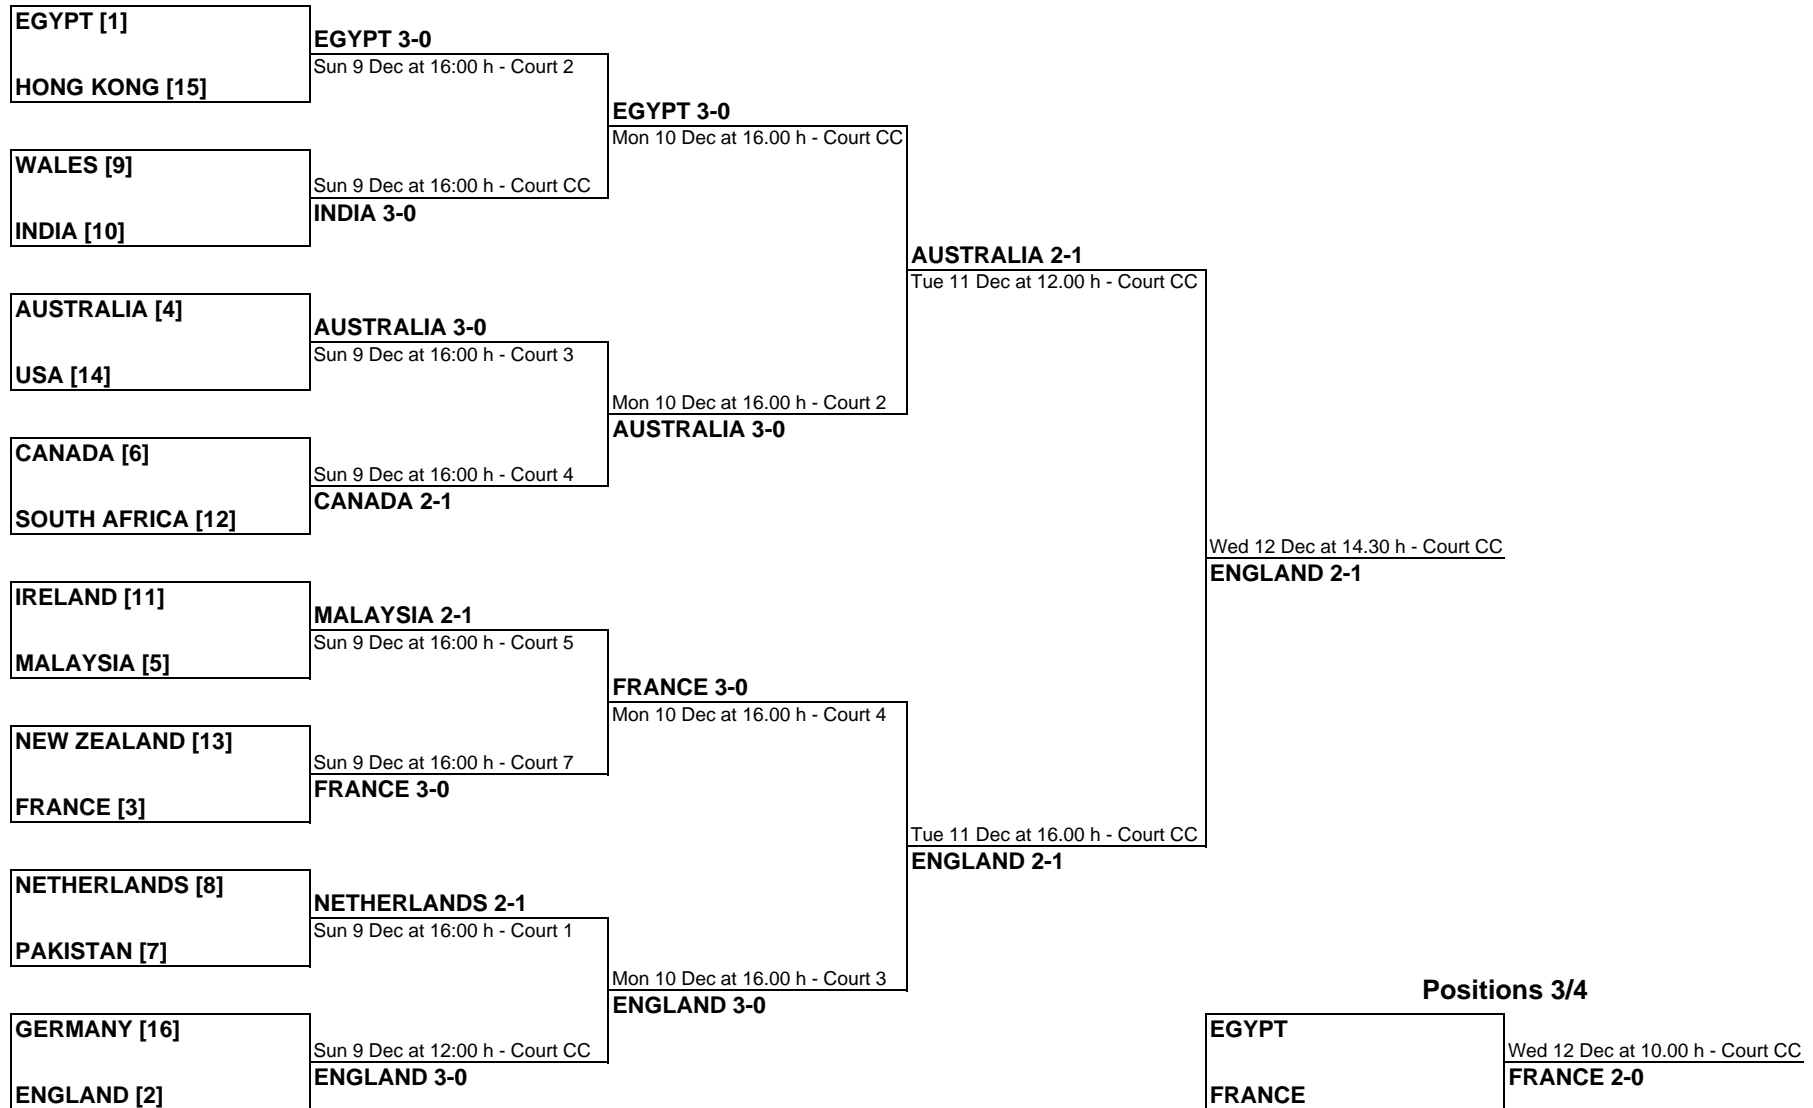

WORLD MEN'S TEAM CHAMPIONSHIP 2007

CHENNAI/INDIA from 6th - 12th December 2007

Stage 2

Positions 1 - 16

WORLD MEN'S TEAM CHAMPIONSHIP 2007

CHENNAI/INDIA from 6th - 12th December 2007

Stage 2

Positions 9 - 16